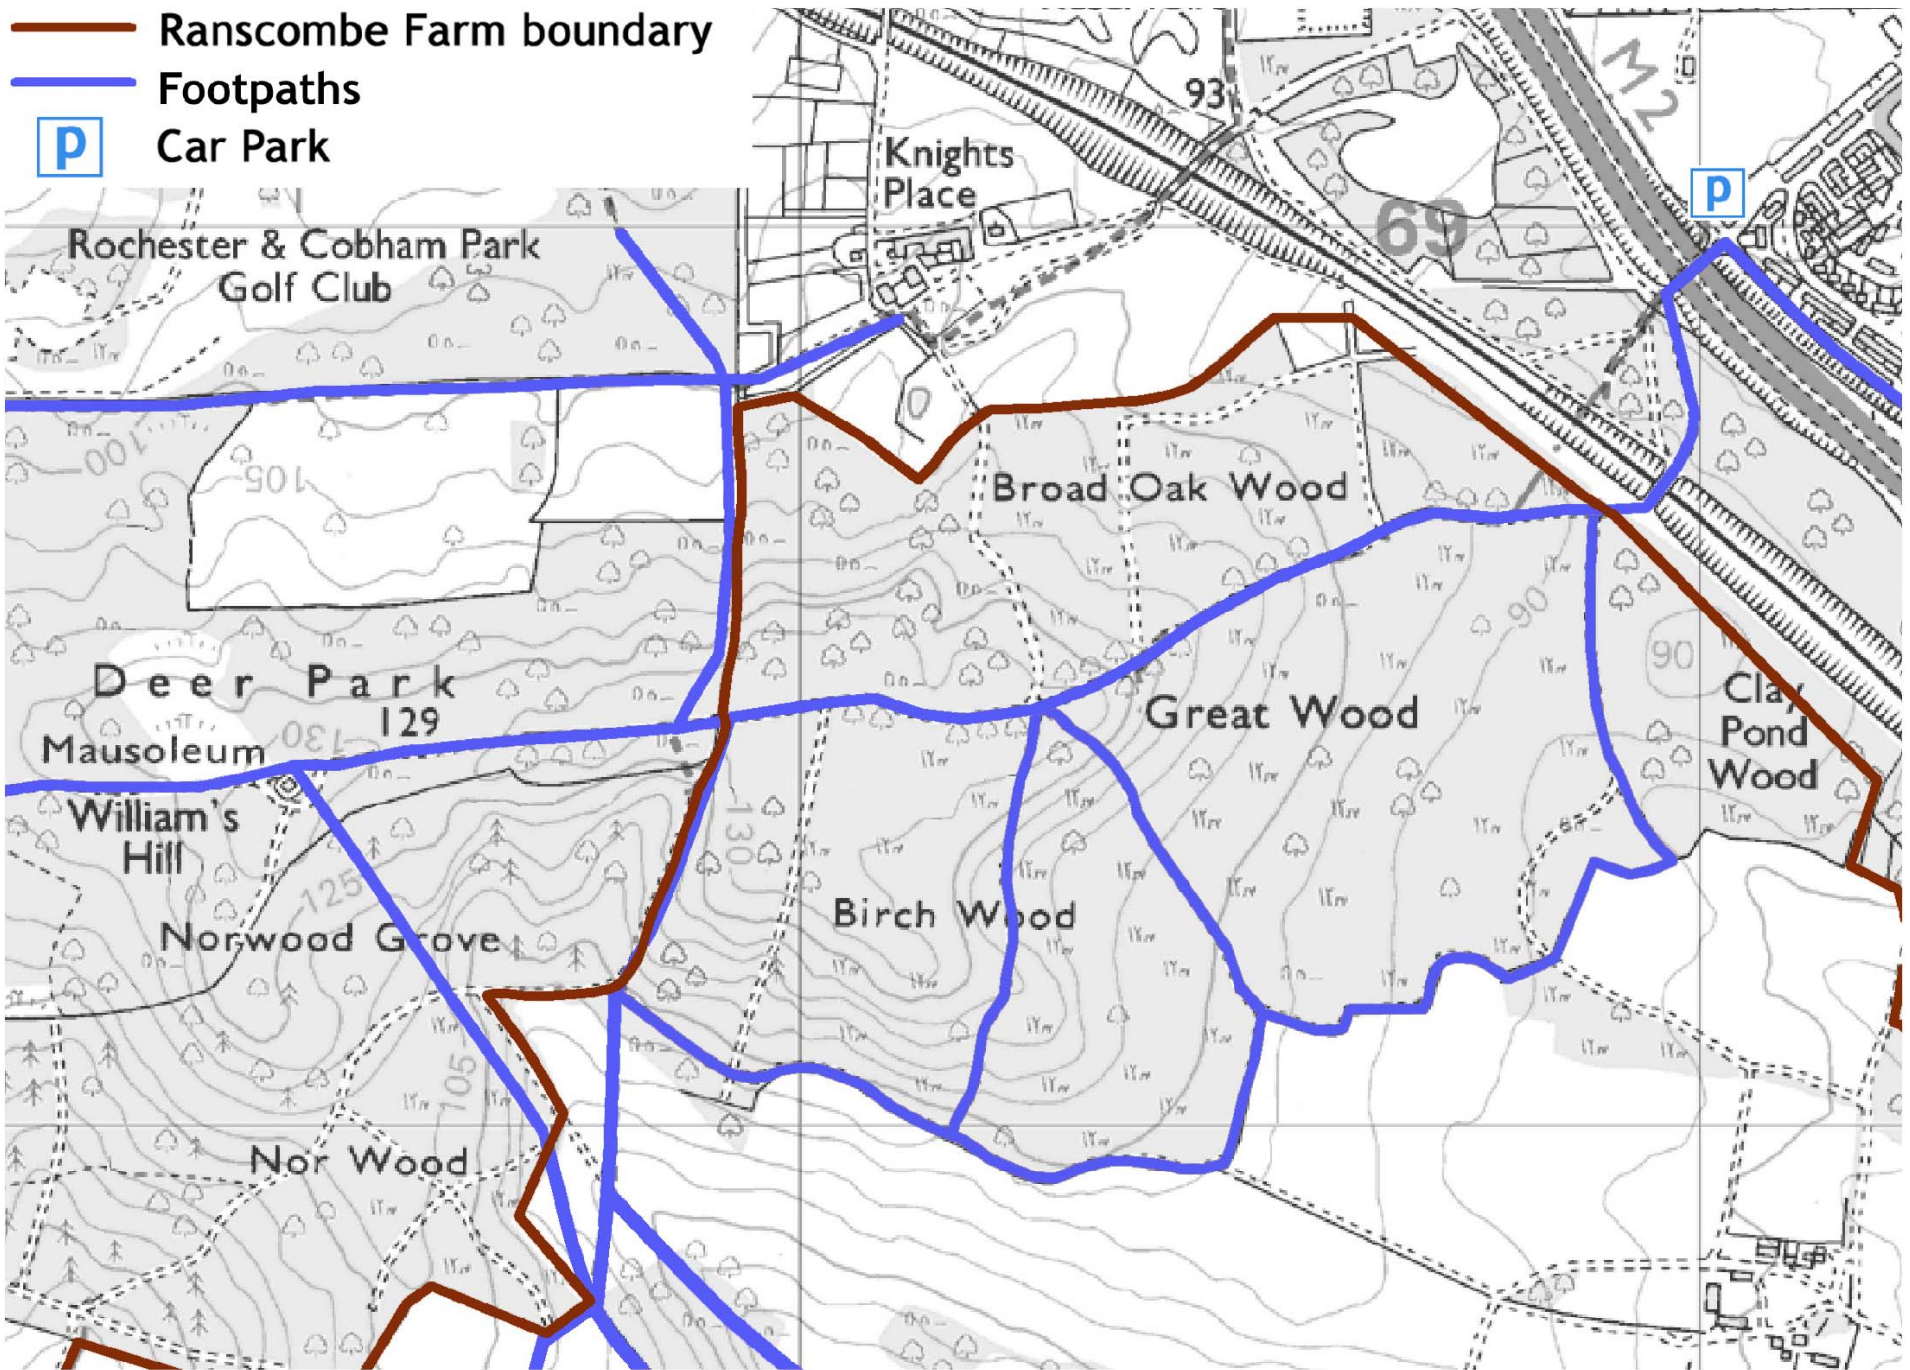

-  Ranscombe Farm boundary
-  Footpaths
-  Car Park

Crown Copyright 2011  
 All rights reserved  
 Ordnance Survey Licence No.100032779

Scale 1:25 000