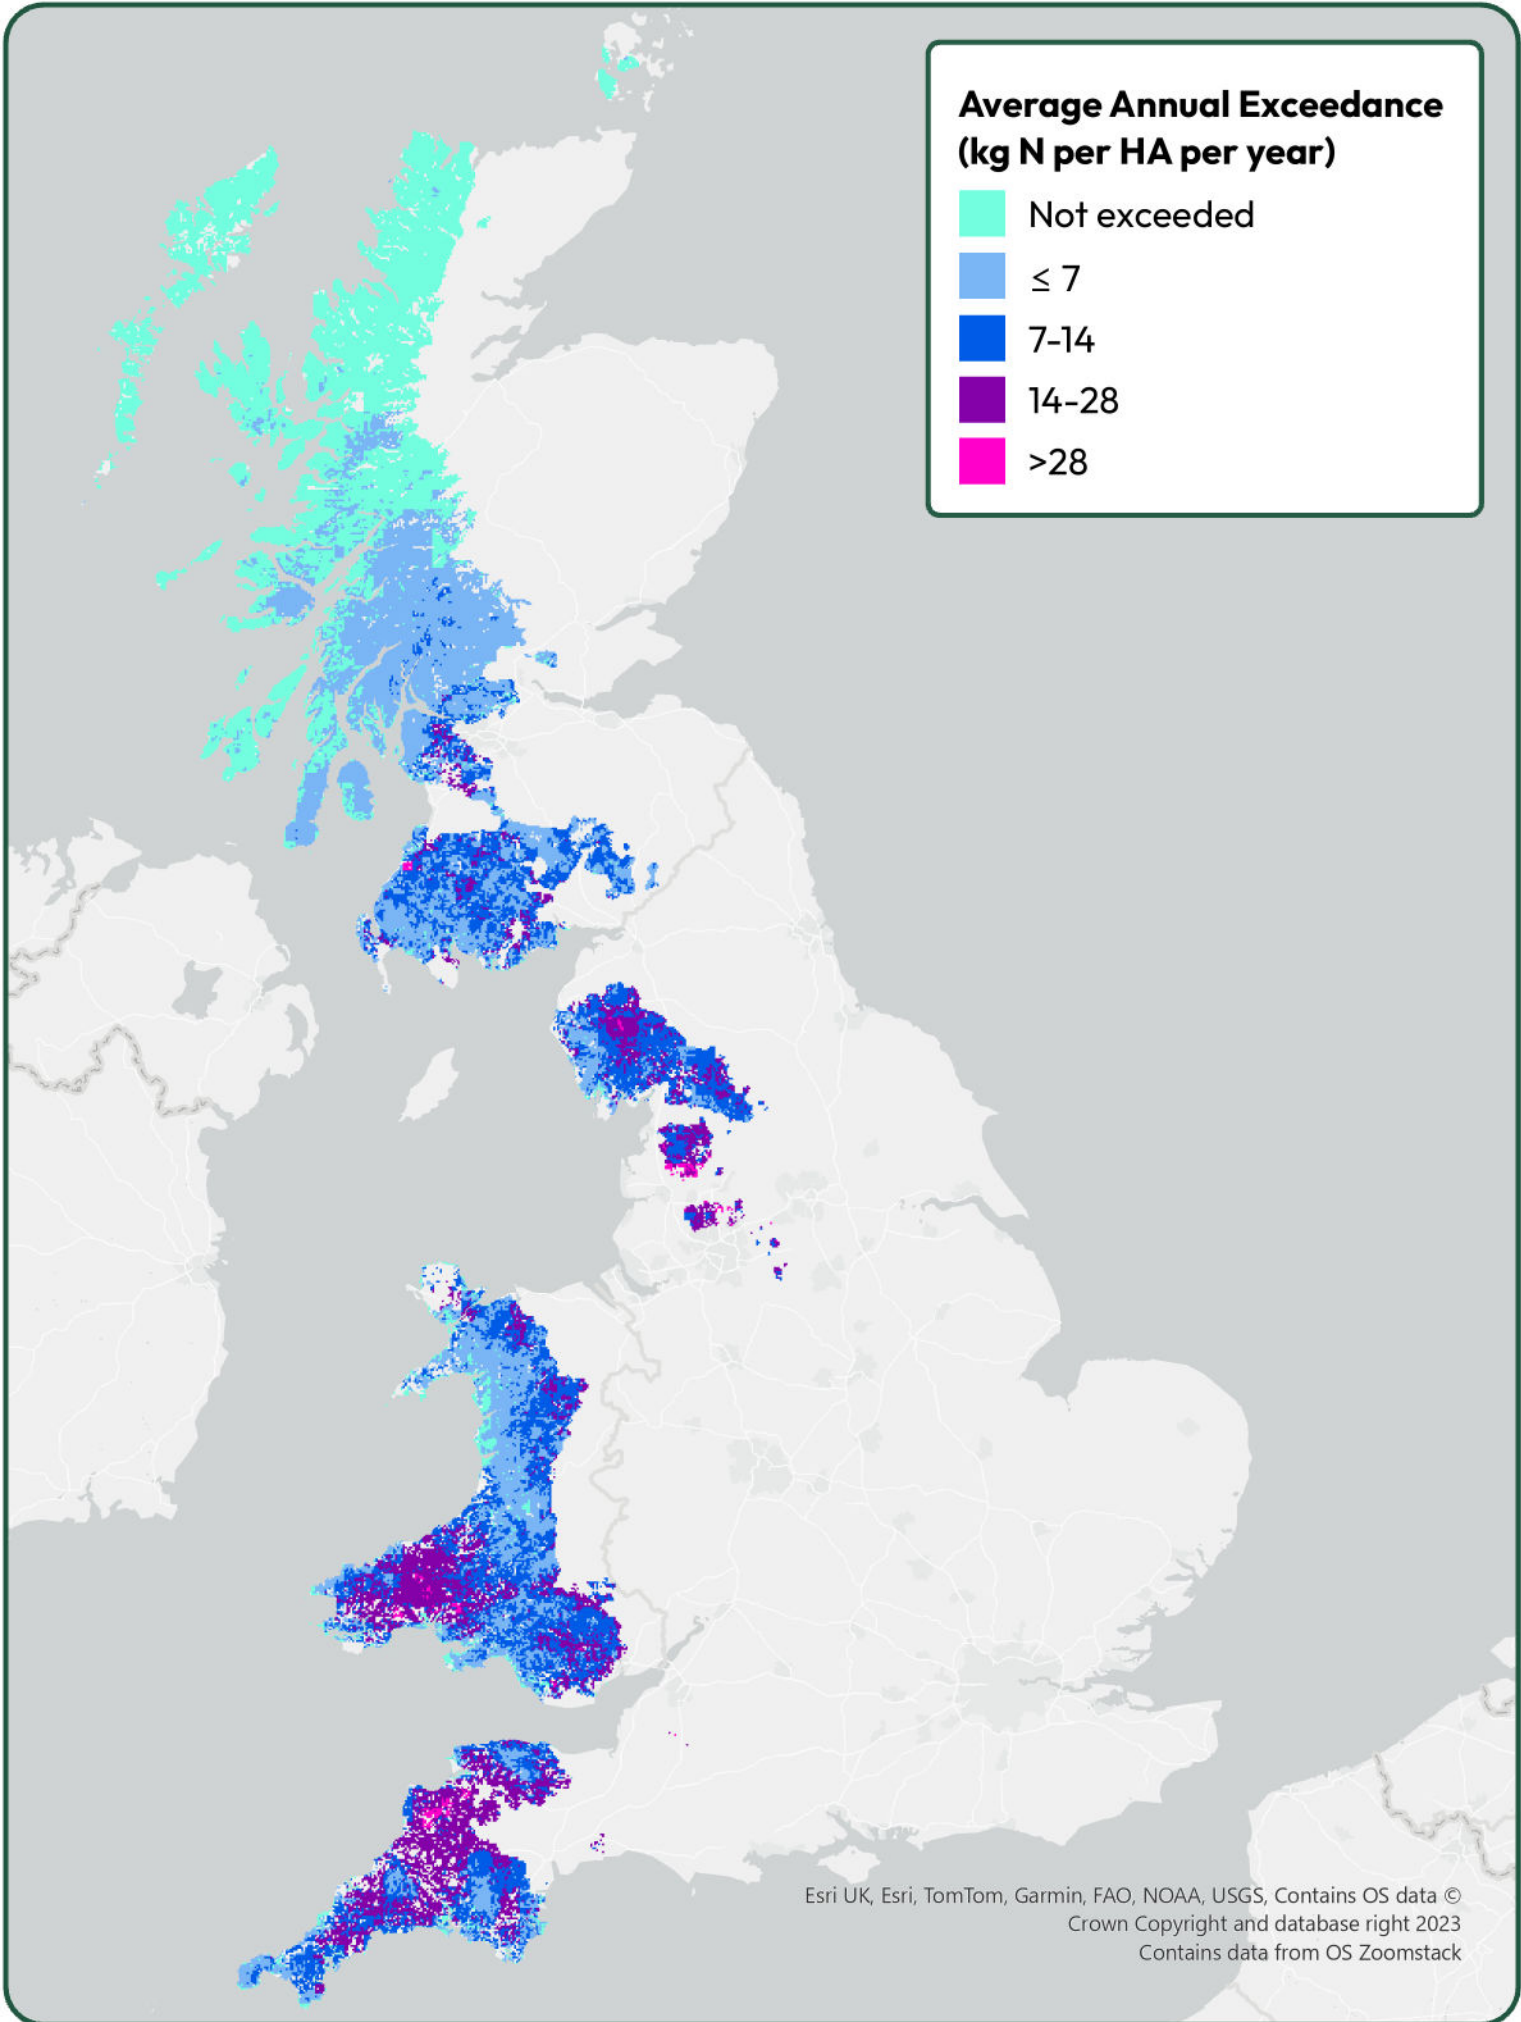

Average Annual Exceedance (kg N per HA per year)

- Not exceeded
- ≤ 7
- 7-14
- 14-28
- >28

Esri UK, Esri, TomTom, Garmin, FAO, NOAA, USGS, Contains OS data ©
Crown Copyright and database right 2023
Contains data from OS Zoomstack